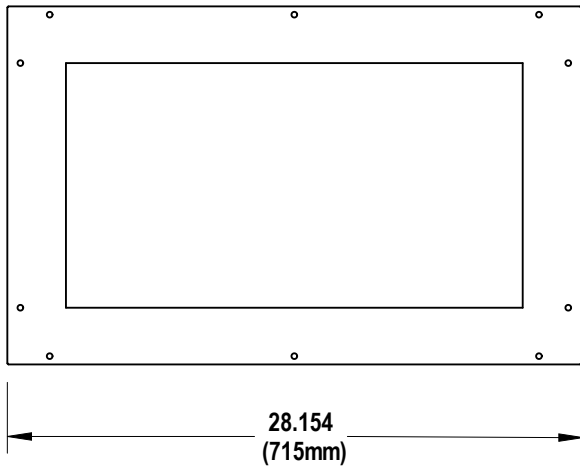

LE185R-2FT

GENERAL LED INDUSTRIAL LIGHTING

Clean Room

The LE185R-2FT Series is a hinged, rear access, recessed mount LED luminaire. The LE185R-2FT is made of a combination of 20 Ga. cold rolled steel and .090 aluminum. It is available in a 2 Ft. length with 1, 2, and 3 rows of LEDs. This fixture can be used with or without optics, has dimming capabilities, and is available with an EM option

LE185R-2FT

GENERAL LED INDUSTRIAL LIGHTING

Clean Room

DIMENSIONS

Source	Dimensions* (in./mm)	
	A	B
22W / 32W (1 Row)	10.219" (260mm)	13.065" (319mm)
50W / 62W (2 Row)	15.219" (387mm)	18.065 (446mm)
70W / 90W (3 Row)	20.219" (514mm)	23.065" (573mm)

PANEL CUTOUT DIMENSIONS

Source	Dimensions* (in./mm)	
	C	D
22W / 32W (1 Row)	10.75" (273mm)	7" (178mm)
50W / 62W (2 Row)	15.75" (400mm)	12" (305mm)
70W / 90W (3 Row)	20.75" (527mm)	17" (432mm)