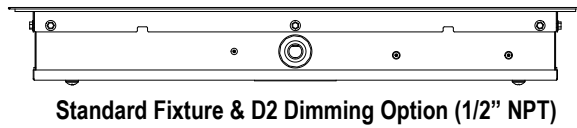

LE185R-2FT

GENERAL LED INDUSTRIAL LIGHTING

Clean Room

DIMENSIONS

Source	Dimensions* (in./mm)	
	A	B
22W / 32W (1 Row)	10.219" (260mm)	13.065" (319mm)
50W / 62W (2 Row)	15.219" (387mm)	18.065 (446mm)
70W / 90W (3 Row)	20.219" (514mm)	23.065" (573mm)

PANEL CUTOUT DIMENSIONS

Source	Dimensions* (in./mm)	
	C	D
22W / 32W (1 Row)	10.75" (273mm)	7" (178mm)
50W / 62W (2 Row)	15.75" (400mm)	12" (305mm)
70W / 90W (3 Row)	20.75" (527mm)	17" (432mm)