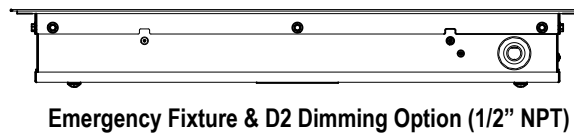

LE185R-2FT

GENERAL LED INDUSTRIAL LIGHTING

Clean Room

DIMENSIONS

Source	Dimensions* (in./mm)	
	A	B
22W / 32W (1 Row)	10.219" (260mm)	13.065" (319mm)
50W / 62W (2 Row)	15.219" (387mm)	18.065 (446mm)
70W / 90W (3 Row)	20.219" (514mm)	23.065" (573mm)