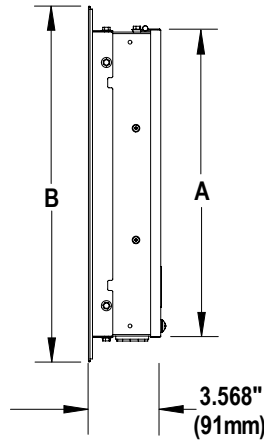

LE185R-2FT

GENERAL LED INDUSTRIAL LIGHTING

Clean Room

DIMENSIONS

Source	Dimensions* (in./mm)	
	A	B
22W / 32W (1 Row)	10.219" (260mm)	13.065" (319mm)
50W / 62W (2 Row)	15.219" (387mm)	18.065 (446mm)
70W / 90W (3 Row)	20.219" (514mm)	23.065" (573mm)

PANEL CUTOUT DIMENSIONS

Source	Dimensions* (in./mm)	
	C	D
22W / 32W (1 Row)	10.75" (273mm)	7" (178mm)
50W / 62W (2 Row)	15.75" (400mm)	12" (305mm)
70W / 90W (3 Row)	20.75" (527mm)	17" (432mm)