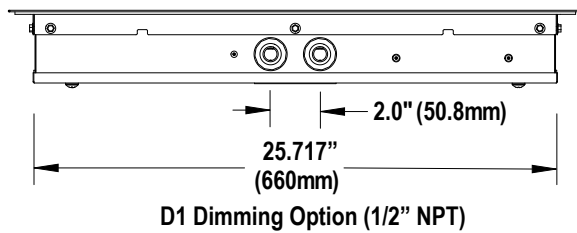

LE185R-2FT

GENERAL LED INDUSTRIAL LIGHTING

Clean Room

DIMENSIONS

Source	Dimensions* (in./mm)	
	A	B
22W / 32W (1 Row)	10.219" (260mm)	13.065" (319mm)
50W / 62W (2 Row)	15.219" (387mm)	18.065 (446mm)
70W / 90W (3 Row)	20.219" (514mm)	23.065" (573mm)

PANEL CUTOUT DIMENSIONS

Source	Dimensions* (in./mm)	
	C	D
22W / 32W (1 Row)	10.75" (273mm)	7" (178mm)
50W / 62W (2 Row)	15.75" (400mm)	12" (305mm)
70W / 90W (3 Row)	20.75" (527mm)	17" (432mm)