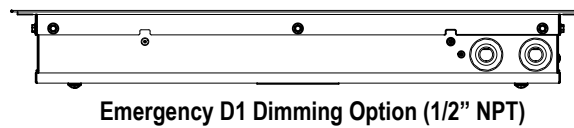

LE185R-2FT

GENERAL LED INDUSTRIAL LIGHTING

Clean Room

DIMENSIONS

Source	Dimensions* (in./mm)	
	A	B
22W / 32W (1 Row)	10.219" (260mm)	13.065" (319mm)
50W / 62W (2 Row)	15.219" (387mm)	18.065 (446mm)
70W / 90W (3 Row)	20.219" (514mm)	23.065" (573mm)

PANEL CUTOUT DIMENSIONS

Source	Dimensions* (in./mm)	
	C	D
22W / 32W (1 Row)	10.75" (273mm)	7" (178mm)
50W / 62W (2 Row)	15.75" (400mm)	12" (305mm)
70W / 90W (3 Row)	20.75" (527mm)	17" (432mm)