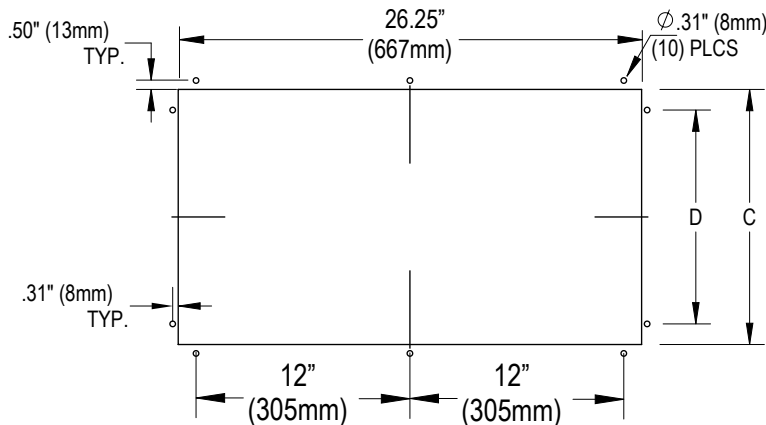

LE185R-2FT

GENERAL LED INDUSTRIAL LIGHTING

Clean Room

DIMENSIONS

Source	Dimensions* (in./mm)	
	A	B
22W / 32W (1 Row)	10.219" (260mm)	13.065" (319mm)
50W / 62W (2 Row)	15.219" (387mm)	18.065 (446mm)
70W / 90W (3 Row)	20.219" (514mm)	23.065" (573mm)

PANEL CUTOUT DIMENSIONS

Source	Dimensions* (in./mm)	
	C	D
22W / 32W (1 Row)	10.75" (273mm)	7" (178mm)
50W / 62W (2 Row)	15.75" (400mm)	12" (305mm)
70W / 90W (3 Row)	20.75" (527mm)	17" (432mm)