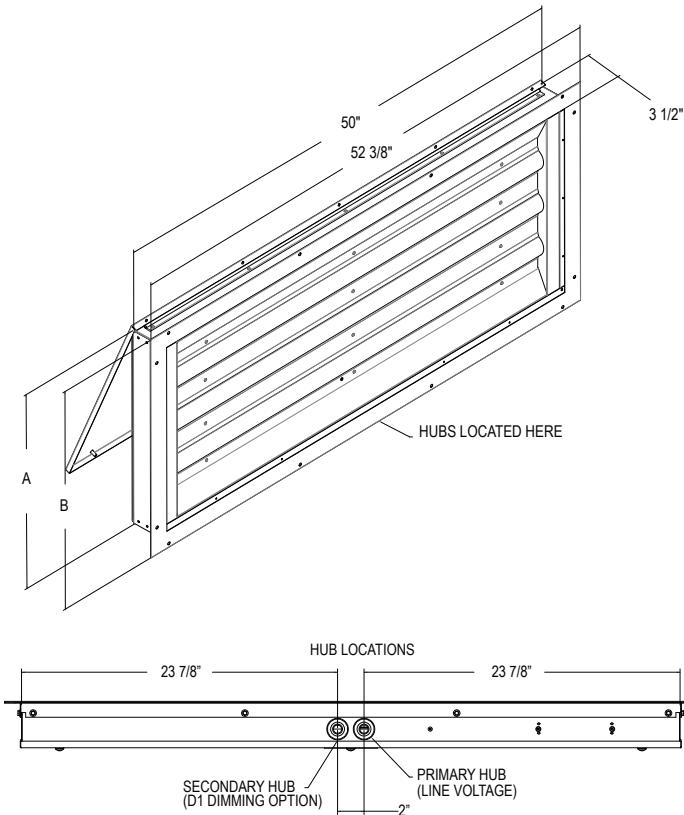

The LE182 Series is a hinged, rear access, recessed mount LED luminaire. The LE182 is made of a combination of 20 Ga. cold rolled steel and .090 aluminum. It is available in a 4 Ft. length with 1, 2, and 3 rows of LEDs. This fixture can be used with or without optics, has dimming capabilities, and is available with an EM option.

### DIMENSIONS

Type	Model	A	B	C	D
4 Ft. 1 Row	LE182-58	10 1/2"	12 1/2"	10 3/4"	7"
	LE182-73	10 1/2"	12 1/2"	10 3/4"	7"
4 Ft. 2 Rows	LE182-115	15 1/2"	17 1/2"	15 3/4"	12"
	LE182-145	15 1/2"	17 1/2"	15 3/4"	12"
4 Ft. 3 Rows	LE182-172	20 1/2"	22 1/2"	20 3/4"	17"
	LE182-218	20 1/2"	22 1/2"	20 3/4"	17"