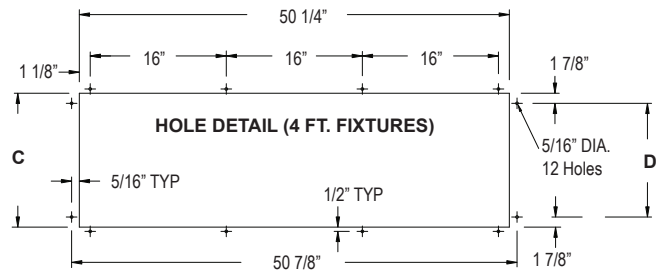

The LE182 Series is a hinged, rear access, recessed mount LED luminaire. The LE182 is made of a combination of 20 Ga. cold rolled steel and .090 aluminum. It is available in a 4 Ft. length with 1, 2, and 3 rows of LEDs. This fixture can be used with or without optics, has dimming capabilities, and is available with an EM option.

### DIMENSIONS

Type	Model	A	B	C	D
4 Ft. 1 Row	LE182-58	10 1/2"	12 1/2"	10 3/4"	7"
	LE182-73	10 1/2"	12 1/2"	10 3/4"	7"
4 Ft. 2 Rows	LE182-115	15 1/2"	17 1/2"	15 3/4"	12"
	LE182-145	15 1/2"	17 1/2"	15 3/4"	12"
4 Ft. 3 Rows	LE182-172	20 1/2"	22 1/2"	20 3/4"	17"
	LE182-218	20 1/2"	22 1/2"	20 3/4"	17"