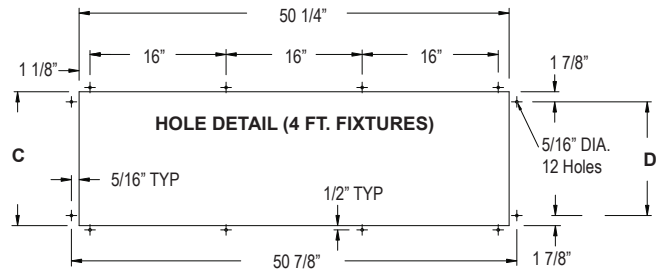

The LE182 Series is a hinged, rear access, recessed mount LED luminaire. The LE182 is made of a combination of 20 Ga. cold rolled steel and .090 aluminum. It is available in a 4 Ft. length with 1, 2, and 3 rows of LEDs. This fixture can be used with or without optics, has dimming capabilities, and is available with an EM option.

LE182

GENERAL LED INDUSTRIAL LIGHTING

Clean Room

PERFORMANCE

Type	Model	Input Voltage (VAC)	Input Current (A)	Wattage (W)	OPTIC	
					Blank: None Nominal Lumen Output @ 5000K*	A: Diffused Acrylic Nominal Lumen Output at 5000K*
4 Ft. 1 Row	LE182-58	120-277V	0.49 - 0.22	58	6985	5640
	LE182-73		0.61 - 0.28	73	8700	7025
4 Ft. 2 Rows	LE182-115		0.97 - 0.44	115	13970	11280
	LE182-145		1.22 - 0.55	145	17400	14050
4 Ft. 3 Rows	LE182-172		1.45 - 0.65	172	20955	16920
	LE182-218		1.84 - 0.83	218	26100	21075

* Lumen values shown are nominal.

Emergency Lumen Output	
Diffused Lens	2150
No Lens	2470

DIMENSIONS

Type	Model	A	B	C	D
4 Ft. 1 Row	LE182-58	10 1/2"	12 1/2"	10 3/4"	7"
	LE182-73				
4 Ft. 2 Rows	LE182-115	15 1/2"	17 1/2"	15 3/4"	12"
	LE182-145				
4 Ft. 3 Rows	LE182-172	20 1/2"	22 1/2"	20 3/4"	17"
	LE182-218				