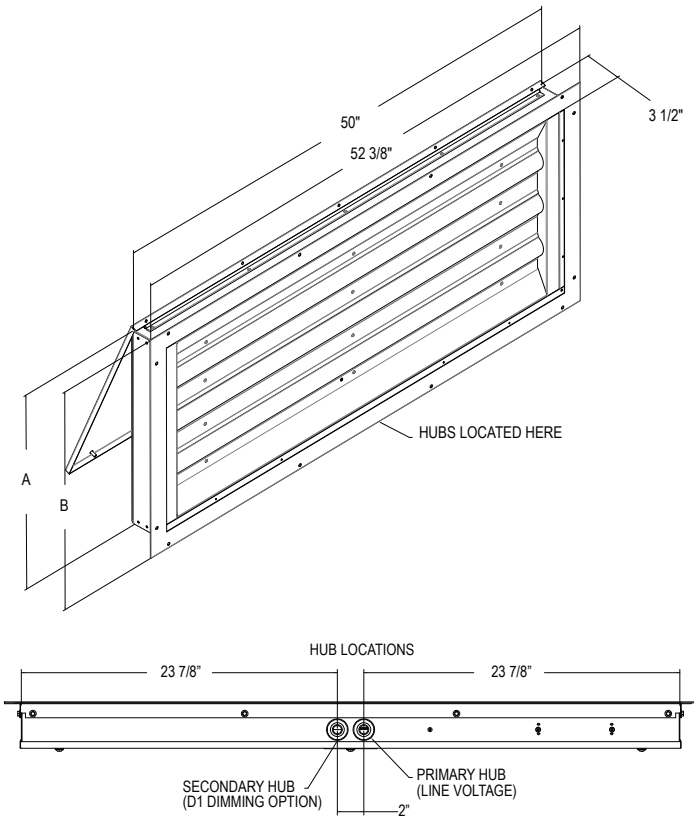

The LE182 Series is a hinged, rear access, recessed mount LED luminaire. The LE182 is made of a combination of 20 Ga. cold rolled steel and .090 aluminum. It is available in a 4 Ft. length with 1, 2, and 3 rows of LEDs. This fixture can be used with or without optics, has dimming capabilities, and is available with an EM option.

LE182

GENERAL LED INDUSTRIAL LIGHTING

Clean Room

PERFORMANCE

Type	Model	Input Voltage (VAC)	Input Current (A)	Wattage (W)	OPTIC	
					Blank: None Nominal Lumen Output @ 5000K*	A: Diffused Acrylic Nominal Lumen Output at 5000K*
4 Ft. 1 Row	LE182-58	120-277V	0.49 - 0.22	58	6985	5640
	LE182-73		0.61 - 0.28	73	8700	7025
4 Ft. 2 Rows	LE182-115		0.97 - 0.44	115	13970	11280
	LE182-145		1.22 - 0.55	145	17400	14050
4 Ft. 3 Rows	LE182-172		1.45 - 0.65	172	20955	16920
	LE182-218		1.84 - 0.83	218	26100	21075

* Lumen values shown are nominal.

Emergency Lumen Output	
Diffused Lens	2150
No Lens	2470

DIMENSIONS

Type	Model	A	B	C	D
4 Ft. 1 Row	LE182-58	10 1/2"	12 1/2"	10 3/4"	7"
	LE182-73				
4 Ft. 2 Rows	LE182-115	15 1/2"	17 1/2"	15 3/4"	12"
	LE182-145				
4 Ft. 3 Rows	LE182-172	20 1/2"	22 1/2"	20 3/4"	17"
	LE182-218				