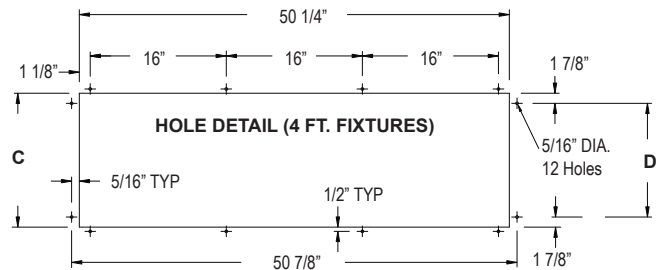

The LE182 Series is a hinged, rear access, recessed mount LED luminaire. The LE182 is made of a combination of 20 Ga. cold rolled steel and .090 aluminum. It is available in a 4 Ft. length with 1, 2, and 3 rows of LEDs. This fixture can be used with or without optics, has dimming capabilities, and is available with an EM option.

LE182		V1				
1	2	3	4	5	6	7

1 SERIES	2 POWER	3 VOLTAGE	4 OPTIC
LE182	58: 58W (6985Lm) 1 Row 73: 73W (8700Lm) 1 Row 115: 115W (13970Lm) 2 Rows 145: 145W (17400Lm) 2 Rows 172: 172W (20955Lm) 3 Rows 218: 218W (26100Lm) 3 Rows	V1: 120-277V 50/60Hz	BLANK: None A: Diffused Acrylic
5 DIMMING	6 CCT	7 ADD-ON OPTIONS	
Blank: None D1: 0-10V (Additional Hub Required)	3: 3500K 4: 4000K 5: 5000K	SP: Surge Protector EM: Battery/Driver Backup (90 Min.) PG: Prismatic Glass CP1: Cord 6Ft 120V Twist Lock CP2: Cord 6Ft 277V Twist Lock CP3: Cord 6Ft 120V Straight Blade	

Type	Model	Input Voltage (VAC)	Input Current (A)	Wattage (W)	OPTIC	
					Blank: None Nominal Lumen Output @ 5000K*	A: Diffused Acrylic Nominal Lumen Output at 5000K*
4 Ft. 1 Row	LE182-58	120-277V	0.49 - 0.22	58	6985	5640
	LE182-73		0.61 - 0.28	73	8700	7025
4 Ft. 2 Rows	LE182-115		0.97 - 0.44	115	13970	11280
	LE182-145		1.22 - 0.55	145	17400	14050
4 Ft. 3 Rows	LE182-172		1.45 - 0.65	172	20955	16920
	LE182-218		1.84 - 0.83	218	26100	21075

* Lumen values shown are nominal.

DIMENSIONS

Type	Model	A	B	C	D
4 Ft. 1 Row	LE182-58	10 1/2"	12 1/2"	10 3/4"	7"
	LE182-73	10 1/2"	12 1/2"	10 3/4"	7"
4 Ft. 2 Rows	LE182-115	15 1/2"	17 1/2"	15 3/4"	12"
	LE182-145	15 1/2"	17 1/2"	15 3/4"	12"
4 Ft. 3 Rows	LE182-172	20 1/2"	22 1/2"	20 3/4"	17"
	LE182-218	20 1/2"	22 1/2"	20 3/4"	17"