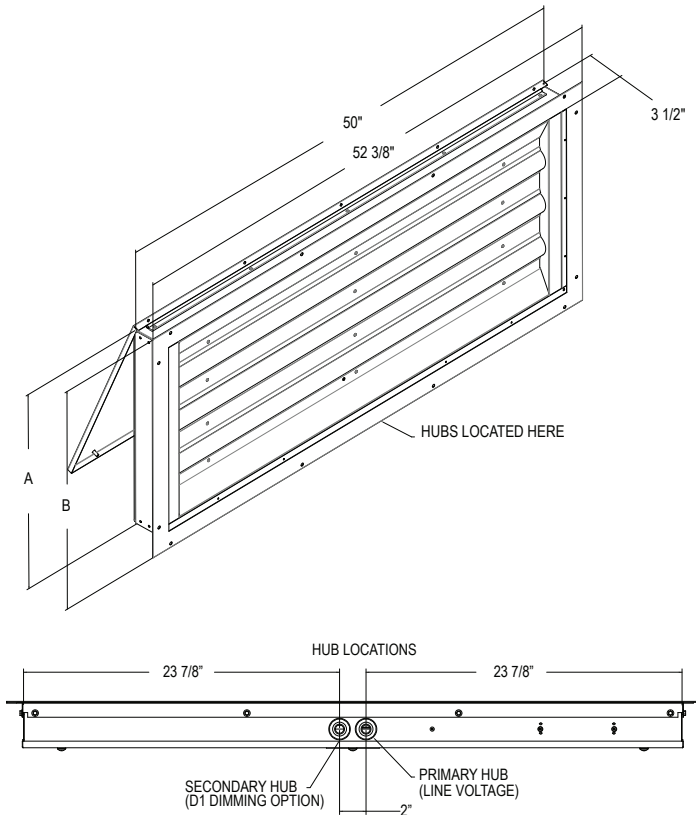

The LE182 Series is a hinged, rear access, recessed mount LED luminaire. The LE182 is made of a combination of 20 Ga. cold rolled steel and .090 aluminum. It is available in a 4 Ft. length with 1, 2, and 3 rows of LEDs. This fixture can be used with or without optics, has dimming capabilities, and is available with an EM option.

CERTIFICATIONS

UL 1598 Wet/Damp
 CSA 22.2 No. 137.0, No. 250.0, No. 250.13
 -30°C to 55°C Ambient Rating, internal thermal protection

CONSTRUCTION

20 Gauge Steel Powder Coated White Housing
 Hinged, Rear Access Panel
 4 Ft. Length
 Clear Tempered Glass Lens
 3 Wire Whip (8') Standard

* Lumen values shown are nominal.

DIMENSIONS

Type	Model	A	B	C	D
4 Ft. 1 Row	LE182-58	10 1/2"	12 1/2"	10 3/4"	7"
	LE182-73	10 1/2"	12 1/2"	10 3/4"	7"
4 Ft. 2 Rows	LE182-115	15 1/2"	17 1/2"	15 3/4"	12"
	LE182-145	15 1/2"	17 1/2"	15 3/4"	12"
4 Ft. 3 Rows	LE182-172	20 1/2"	22 1/2"	20 3/4"	17"
	LE182-218	20 1/2"	22 1/2"	20 3/4"	17"