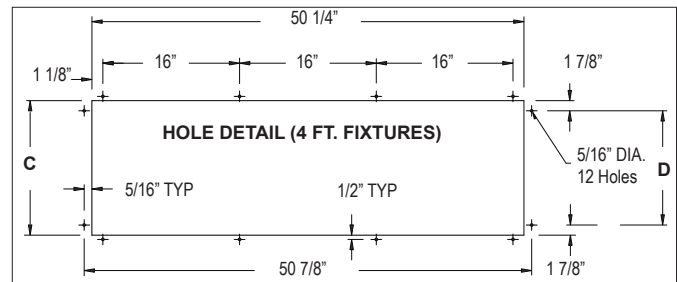

The LE181 Series is a hinged, front access, recessed mount, LED luminaire. The LE181 is made of a combination of 20 gauge cold rolled steel and .090 aluminum. This LED fixture is available in 4 Ft. lengths with 1, 2, or 3 rows of LED's. This fixture can be used with or without optics, has dimming capabilities, and is available with an EM option.

CERTIFICATIONS

CSA 22.2 No. 137.0, No. 250.0, and No. 250.13
 -30°C to 55°C Ambient Rating
 DLC - Consult Factory

CONSTRUCTION

20 Gauge Steel Powder Coated White Housing
 Hinged, Inside (Front) Access Panel
 4 Ft. Length
 3 Wire Whip 8' Standard
 Clear Tempered Glass Lens
 Fits the Same Opening as Slim Light and LE481 Series

PERFORMANCE

58W - 218W (5600Lm - 26000Lm)
 CCT: 3500 - 5000K
 CRI >80

LE181

LED INDUSTRIAL LIGHTING

Clean Room

PERFORMANCE

Type	Model	Input Voltage (VAC)	Input Current (A)	Wattage (W)	OPTIC	
					Blank: None Nominal Lumen Output @ 5000K*	A: Diffused Acrylic Nominal Lumen Output at 5000K*
4 Ft. 1 Row	LE181-58	120-277V	0.49 - 0.22	58	6985	5640
	LE181-73		0.61 - 0.28	73	8700	7025
4 Ft. 2 Rows	LE181-115		0.97 - 0.44	115	13970	11280
	LE181-145		1.22 - 0.55	145	17400	14050
4 Ft. 3 Rows	LE181-172		1.45 - 0.65	172	20955	16920
	LE181-218		1.84 - 0.83	218	26100	21075

* Lumen values shown are nominal.

DIMENSIONS

Type	Model	A	B	C	D
4 Ft. 1 Row	LE181-58	9 5/16"	13 1/16"	10 3/4"	7"
	LE181-73				
4 Ft. 2 Rows	LE181-115	14 5/16"	18 1/16"	15 3/4"	12"
	LE181-145				
4 Ft. 3 Rows	LE181-172	19 5/16"	23 1/16"	20 3/4"	17"
	LE181-218				