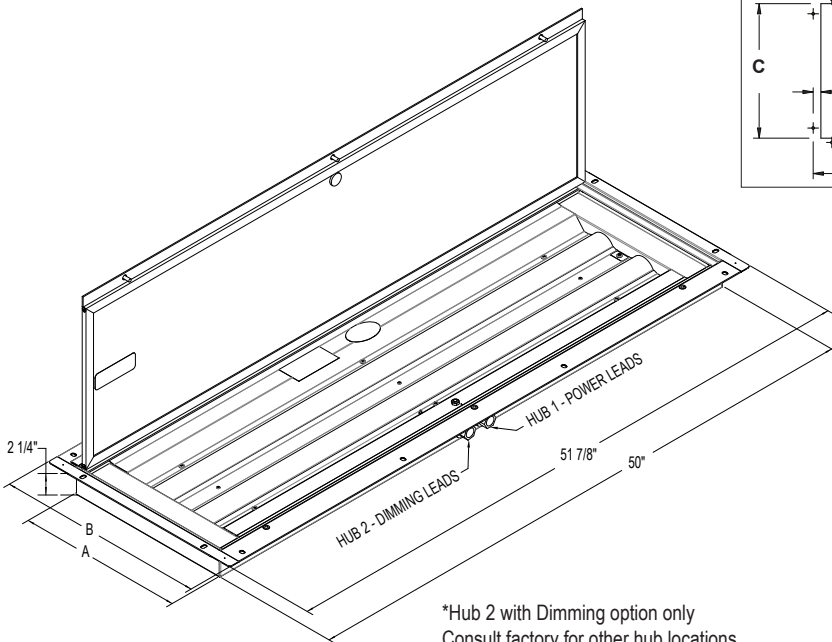

The LE181 Series is a hinged, front access, recessed mount, LED luminaire. The LE181 is made of a combination of 20 gauge cold rolled steel and .090 aluminum. This LED fixture is available in 4 Ft. lengths with 1, 2, or 3 rows of LED's. This fixture can be used with or without optics, has dimming capabilities, and is available with an EM option.

CERTIFICATIONS

CSA 22.2 No. 137.0, No. 250.0, and No. 250.13
 -30°C to 55°C Ambient Rating
 DLC - Consult Factory

CONSTRUCTION

20 Gauge Steel Powder Coated White Housing
 Hinged, Inside (Front) Access Panel
 4 Ft. Length
 3 Wire Whip 8' Standard
 Clear Tempered Glass Lens
 Fits the Same Opening as Slim Light and LE481 Series

PERFORMANCE

58W - 218W (5600Lm - 26000Lm)
 CCT: 3500 - 5000K
 CRI >80

LE181

LED INDUSTRIAL LIGHTING

Clean Room

PERFORMANCE

Type	Model	Input Voltage (VAC)	Input Current (A)	Wattage (W)	OPTIC	
					Blank: None Nominal Lumen Output @ 5000K*	A: Diffused Acrylic Nominal Lumen Output at 5000K*
4 Ft. 1 Row	LE181-58	120-277V	0.49 - 0.22	58	6985	5640
	LE181-73		0.61 - 0.28	73	8700	7025
4 Ft. 2 Rows	LE181-115		0.97 - 0.44	115	13970	11280
	LE181-145		1.22 - 0.55	145	17400	14050
4 Ft. 3 Rows	LE181-172		1.45 - 0.65	172	20955	16920
	LE181-218		1.84 - 0.83	218	26100	21075

* Lumen values shown are nominal.

DIMENSIONS

Type	Model	A	B	C	D
4 Ft. 1 Row	LE181-58	9 5/16"	13 1/16"	10 3/4"	7"
	LE181-73				
4 Ft. 2 Rows	LE181-115	14 5/16"	18 1/16"	15 3/4"	12"
	LE181-145				
4 Ft. 3 Rows	LE181-172	19 5/16"	23 1/16"	20 3/4"	17"
	LE181-218				