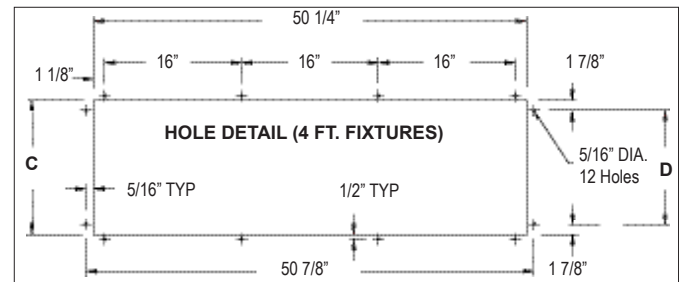

The LE181 Series is a hinged, front access, recessed mount, LED luminaire. The LE181 is made of a combination of 20 gauge cold rolled steel and .090 aluminum. This LED fixture is available in 4 Ft. lengths with 1, 2, or 3 rows of LED's. This fixture can be used with or without optics, has dimming capabilities, and is available with an EM option.

CERTIFICATIONS

CSA 22.2 No. 137.0, No. 250.0, and No. 250.13
 -30°C to 55°C Ambient Rating

CONSTRUCTION

20 Gauge Steel Powder Coated White Housing
 Hinged, Inside (Front) Access Panel
 4 Ft. Length
 3 Wire Whip 8' Standard
 Clear Tempered Glass Lens
 Fits the Same Opening as Slim Light and LE481 Series

PERFORMANCE

58W - 218W (5600Lm - 26000Lm)
 CCT: 3500 - 5000K
 CRI >80

LE181

LED INDUSTRIAL LIGHTING

Clean Room

PERFORMANCE

Type	Model	Input Voltage (VAC)	Input Current (A)	Wattage (W)	OPTIC	
					Blank: None Nominal Lumen Output @ 5000K*	A: Diffused Acrylic Nominal Lumen Output at 5000K*
4 Ft. 1 Row	LE181-58	120-277V	0.49 - 0.22	58	6985	5640
	LE181-73		0.61 - 0.28	73	8700	7025
4 Ft. 2 Rows	LE181-115		0.97 - 0.44	115	13970	11280
	LE181-145		1.22 - 0.55	145	17400	14050
4 Ft. 3 Rows	LE181-172		1.45 - 0.65	172	20955	16920
	LE181-218		1.84 - 0.83	218	26100	21075

* Lumen values shown are nominal.

DIMENSIONS

*Hub 2 with Dimming option only
Consult factory for other hub locations

Type	Model	A	B	C	D
4 Ft. 1 Row	LE181-58	9 5/16"	13 1/16"	10 3/4"	7"
	LE181-73				
4 Ft. 2 Rows	LE181-115	14 5/16"	18 1/16"	15 3/4"	12"
	LE181-145				
4 Ft. 3 Rows	LE181-172	19 5/16"	23 1/16"	20 3/4"	17"
	LE181-218				