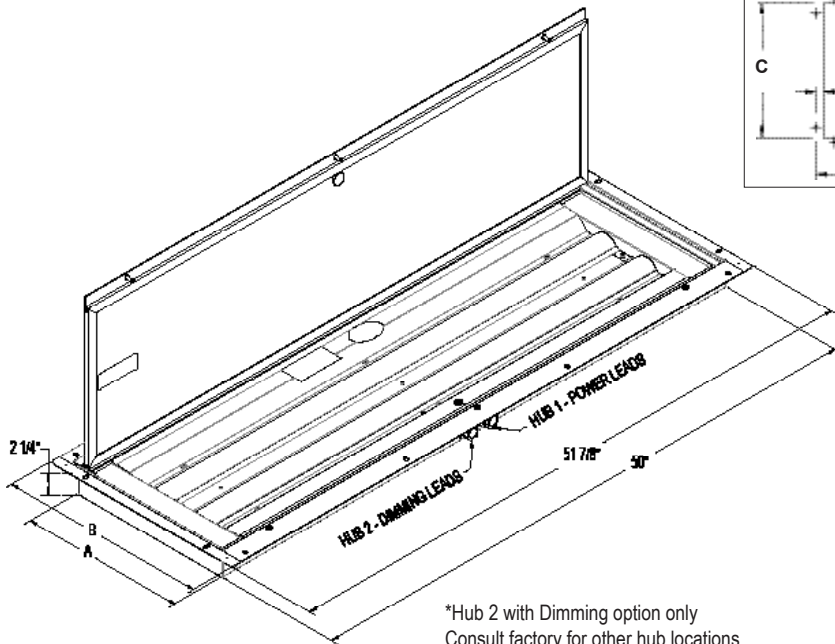

The LE181 Series is a hinged, front access, recessed mount, LED luminaire. The LE181 is made of a combination of 20 gauge cold rolled steel and .090 aluminum. This LED fixture is available in 4 Ft. lengths with 1, 2, or 3 rows of LED's. This fixture can be used with or without optics, has dimming capabilities, and is available with an EM option.

CERTIFICATIONS

CSA 22.2 No. 137.0, No. 250.0, and No. 250.13
 -30°C to 55°C Ambient Rating

CONSTRUCTION

20 Gauge Steel Powder Coated White Housing
 Hinged, Inside (Front) Access Panel
 4 Ft. Length
 3 Wire Whip 8' Standard
 Clear Tempered Glass Lens
 Fits the Same Opening as Slim Light and LE481 Series

PERFORMANCE

58W - 218W (5600Lm - 26000Lm)
 CCT: 3500 - 5000K
 CRI >80

LE181

LED INDUSTRIAL LIGHTING

Clean Room

PERFORMANCE

Type	Model	Input Voltage (VAC)	Input Current (A)	Wattage (W)	OPTIC	
					Blank: None Nominal Lumen Output @ 5000K*	A: Diffused Acrylic Nominal Lumen Output at 5000K*
4 Ft. 1 Row	LE181-58	120-277V	0.49 - 0.22	58	6985	5640
	LE181-73		0.61 - 0.28	73	8700	7025
4 Ft. 2 Rows	LE181-115		0.97 - 0.44	115	13970	11280
	LE181-145		1.22 - 0.55	145	17400	14050
4 Ft. 3 Rows	LE181-172		1.45 - 0.65	172	20955	16920
	LE181-218		1.84 - 0.83	218	26100	21075

* Lumen values shown are nominal.

DIMENSIONS

*Hub 2 with Dimming option only
Consult factory for other hub locations

Type	Model	A	B	C	D
4 Ft. 1 Row	LE181-58	9 5/16"	13 1/16"	10 3/4"	7"
	LE181-73				
4 Ft. 2 Rows	LE181-115	14 5/16"	18 1/16"	15 3/4"	12"
	LE181-145				
4 Ft. 3 Rows	LE181-172	19 5/16"	23 1/16"	20 3/4"	17"
	LE181-218				