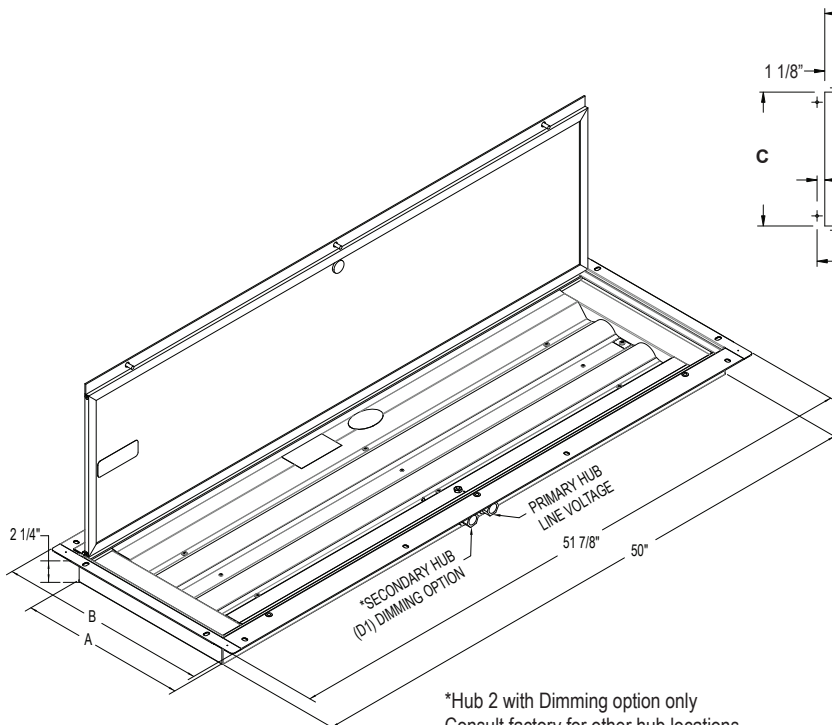

The LE181 Series is a hinged, front access, recessed mount, LED luminaire. The LE181 is made of a combination of 20 gauge cold rolled steel and .090 aluminum. This LED fixture is available in 4 Ft. lengths with 1, 2, or 3 rows of LED's. This fixture can be used with or without optics, has dimming capabilities, and is available with an EM option.

CERTIFICATIONS

UL 1598 Damp
CSA 22.2 No. 137.0, No. 250.0, and No. 250.13
-30°C to 55°C Ambient Rating

CONSTRUCTION

20 Gauge Steel Powder Coated White Housing
Hinged, Inside (Front) Access Panel
4 Ft. Length
3 Wire Whip 8' Standard
Clear Tempered Glass Lens
Fits the Same Opening as Slim Light and LE481 Series

LE181

GENERAL LED INDUSTRIAL LIGHTING

Clean Room

PERFORMANCE

Type	Model	Input Voltage (VAC)	Input Current (A)	Wattage (W)	OPTIC	
					Blank: None Nominal Lumen Output @ 5000K*	A: Diffused Acrylic Nominal Lumen Output at 5000K*
4 Ft. 1 Row	LE181-58	120-277V	0.49 - 0.22	58	6985	5640
	LE181-73		0.61 - 0.28	73	8700	7025
4 Ft. 2 Rows	LE181-115		0.97 - 0.44	115	13970	11280
	LE181-145		1.22 - 0.55	145	17400	14050
4 Ft. 3 Rows	LE181-172		1.45 - 0.65	172	20955	16920
	LE181-218		1.84 - 0.83	218	26100	21075

* Lumen values shown are nominal.

Emergency Lumen Output	
Diffused Lens	2150
No Lens	2470

DIMENSIONS

Type	Model	A	B	C	D
4 Ft. 1 Row	LE181-58	9 5/16"	13 1/16"	10 3/4"	7"
	LE181-73				
4 Ft. 2 Rows	LE181-115	14 5/16"	18 1/16"	15 3/4"	12"
	LE181-145				
4 Ft. 3 Rows	LE181-172	19 5/16"	23 1/16"	20 3/4"	17"
	LE181-218				