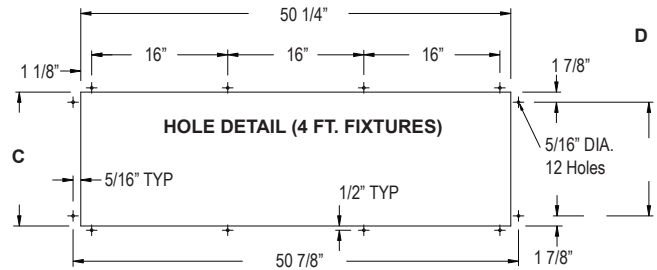

CERTIFICATIONS

UL 1598 Damp
CSA 22.2 No. 137.0, No. 250.0, and No. 250.13
-30°C to 55°C Ambient Rating

CONSTRUCTION

20 Gauge Steel Powder Coated White Housing
Hinged, Inside (Front) Access Panel
4 Ft. Length
3 Wire Whip 8' Standard
Clear Tempered Glass Lens
Fits the Same Opening as Slim Light and LE481 Series

PERFORMANCE

58W - 218W (5600Lm - 26000Lm)
CCT: 3500 - 5000K

*These products are Manufactured in the USA with both domestic and imported components; not all fixture configurations are compliant. Contact LDPI Sales with specific part number and requirement - Build America, Buy America, TAA or any other federal procurement act for compliance confirmation. Compliance confirmation can take up to 3 days.

LE181

GENERAL LED INDUSTRIAL LIGHTING

Clean Room

PERFORMANCE

Type	Model	Input Voltage (VAC)	Input Current (A)	Wattage (W)	OPTIC	
					Blank: None Nominal Lumen Output @ 5000K*	A: Diffused Acrylic Nominal Lumen Output at 5000K*
4 Ft. 1 Row	LE181-58	120-277V	0.49 - 0.22	58	6985	5640
	LE181-73		0.61 - 0.28	73	8700	7025
4 Ft. 2 Rows	LE181-115		0.97 - 0.44	115	13970	11280
	LE181-145		1.22 - 0.55	145	17400	14050
4 Ft. 3 Rows	LE181-172		1.45 - 0.65	172	20955	16920
	LE181-218		1.84 - 0.83	218	26100	21075

* Lumen values shown are nominal.

Emergency Lumen Output	
Diffused Lens	2150
No Lens	2470

DIMENSIONS

Type	Model	A	B	C	D
4 Ft. 1 Row	LE181-58	9 5/16"	13 1/16"	10 3/4"	7"
	LE181-73				
4 Ft. 2 Rows	LE181-115	14 5/16"	18 1/16"	15 3/4"	12"
	LE181-145				
4 Ft. 3 Rows	LE181-172	19 5/16"	23 1/16"	20 3/4"	17"
	LE181-218				