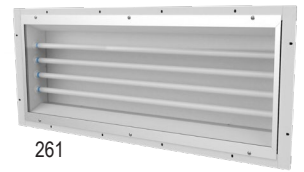

260-261 LED

LED HAZARDOUS BOOTH LIGHTING

Paint and Powder Booths • Blast Booths • Prep • Sanding

260

261

DIMENSIONS (NOMINAL)

390260-LED Shown. Dimensions are the same for 390261-LED.

PANEL CUTOUT DIMENSIONS (ACTUAL)