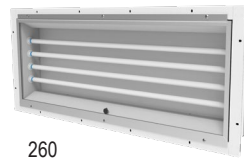

260-261 LED

LED HAZARDOUS BOOTH LIGHTING

Paint and Powder Booths • Blast Booths • Prep • Sanding

260

261

DIMENSIONS (NOMINAL)

390260-LED Shown. Dimensions are the same for 390261-LED.

PANEL CUTOUT DIMENSIONS (ACTUAL)