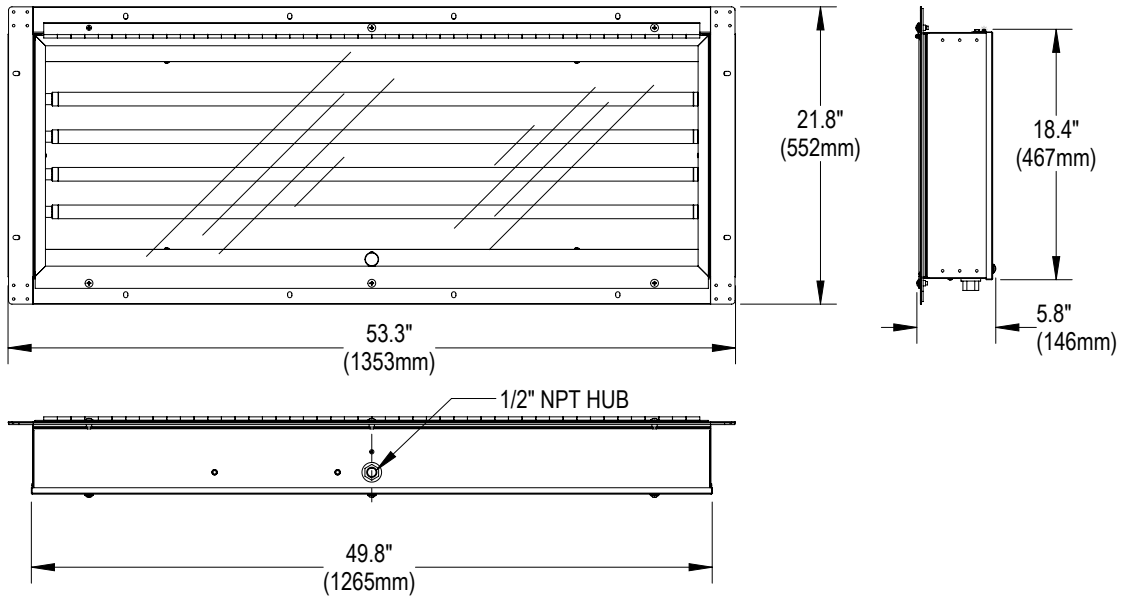

260-261 LED

LED HAZARDOUS BOOTH LIGHTING

Paint and Powder Booths • Blast Booths • Prep • Sanding

260

261

DIMENSIONS (NOMINAL)

390260-LED Shown. Dimensions are the same for 390261-LED.

PANEL CUTOUT DIMENSIONS (ACTUAL)