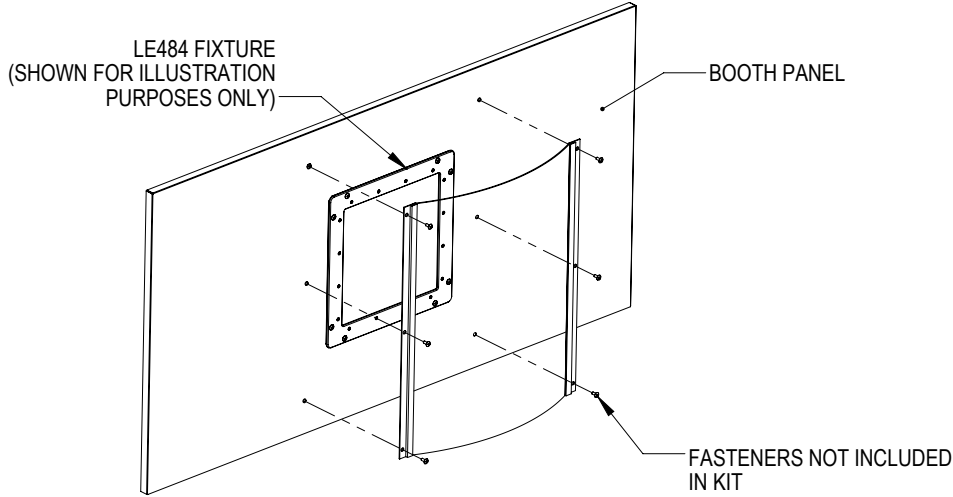

LENS PROTECTION

FIXTURE PRESERVATION

Paint Booth • Powder Booth • Blast Booth

BLAST BOOTH LENS COVER KIT (For use with the LE484 Series)

- Helps protect fixture from high pressure blast media
- 1/8" clear polycarbonate lens
- Lenses are easily interchangeable

Part Number	Description
17650	Lens Kit
17649	Lens Only