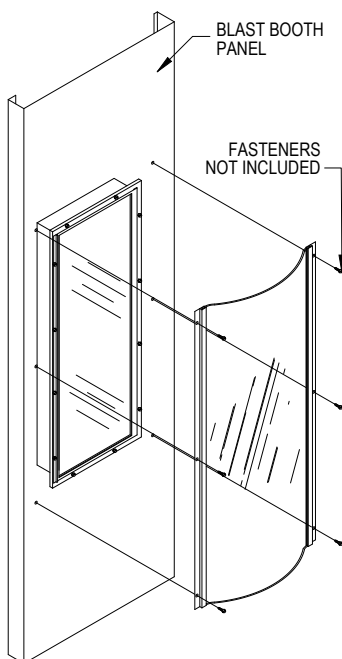

BLAST BOOTH LENS COVER KITS (For use with the Slim Light and 400 Series)