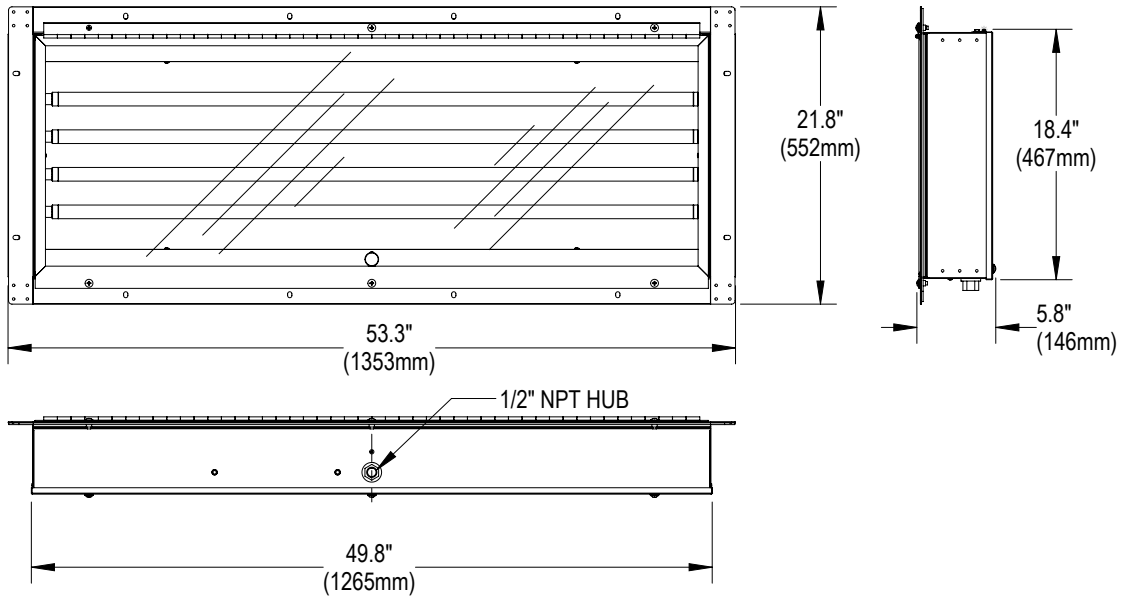

### DIMENSIONS (NOMINAL)

390260-LED Shown. Dimensions are the same for 390261-LED.

### PANEL CUTOUT DIMENSIONS (ACTUAL)