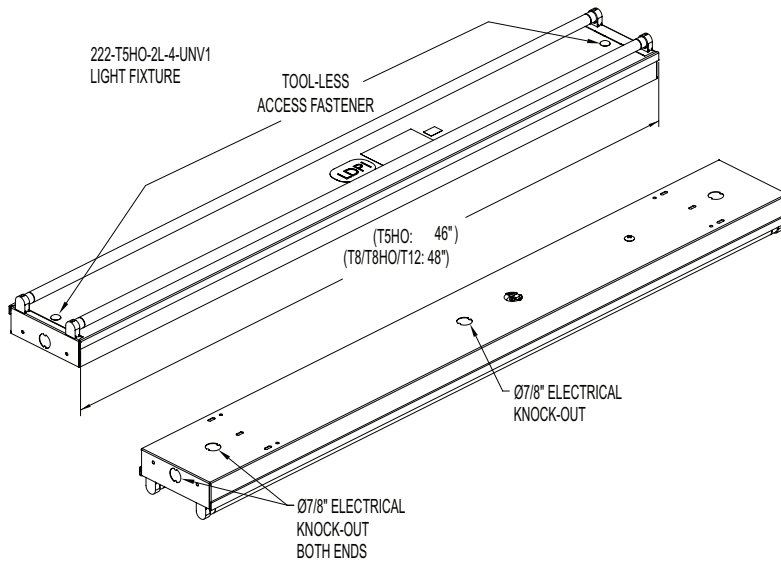

Standard Fixture

Standard Fixture

Fixture with Narrow Angle Reflector "NA"

Fixture with Wide Angle Reflector "WA"

DIMENSIONS

CH: Chain Mount Hangar Kit

CM: Cable Mount Hangar Kit