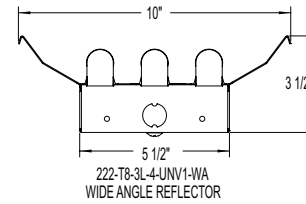

Standard Fixture

Standard Fixture

Fixture with Narrow Angle Reflector "NA"

Fixture with Wide Angle Reflector "WA"

DIMENSIONS

CH: Chain Mount Hangar Kit

CM: Cable Mount Hangar Kit