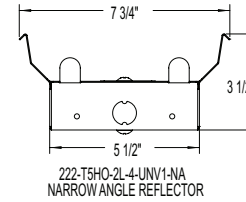

Standard Fixture

Standard Fixture

Fixture with Narrow Angle Reflector "NA"

Fixture with Wide Angle Reflector "WA"

DIMENSIONS

CH: Chain Mount Hangar Kit

CM: Cable Mount Hangar Kit