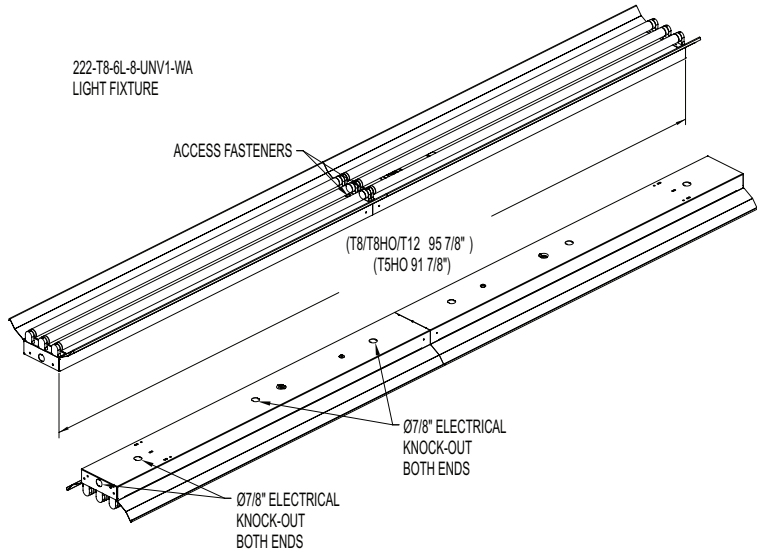

Standard Fixture

Standard Fixture

Fixture with Narrow Angle Reflector "NA"

Fixture with Wide Angle Reflector "WA"

DIMENSIONS

CH: Chain Mount Hangar Kit

CM: Cable Mount Hangar Kit