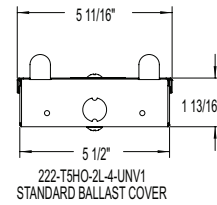

Standard Fixture

Standard Fixture

Fixture with Narrow Angle Reflector "NA"

Fixture with Wide Angle Reflector "WA"

DIMENSIONS

CH: Chain Mount Hangar Kit

CM: Cable Mount Hangar Kit