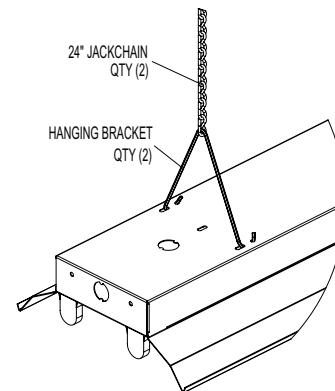

Standard Fixture

Standard Fixture

Fixture with Narrow Angle Reflector "NA"

Fixture with Wide Angle Reflector "WA"

DIMENSIONS

CH: Chain Mount Hangar Kit

CM: Cable Mount Hangar Kit