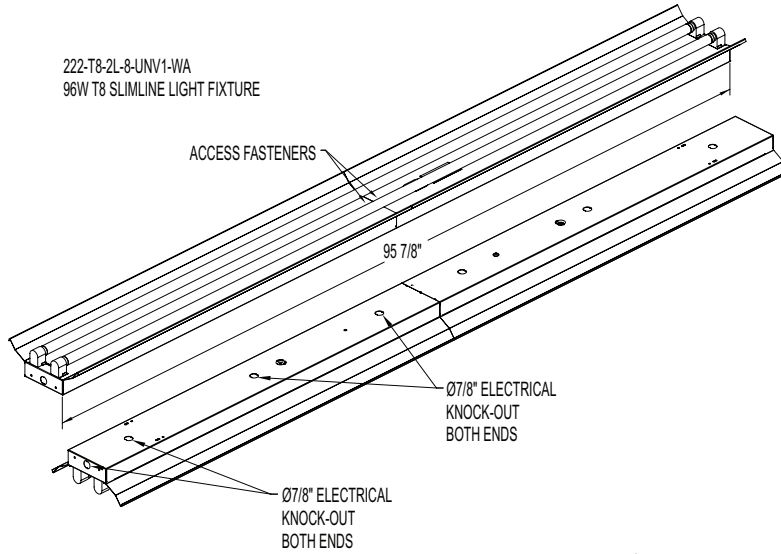

Standard Fixture

Standard Fixture

Fixture with Narrow Angle Reflector "NA"

Fixture with Wide Angle Reflector "WA"

DIMENSIONS

CH: Chain Mount Hangar Kit

CM: Cable Mount Hangar Kit