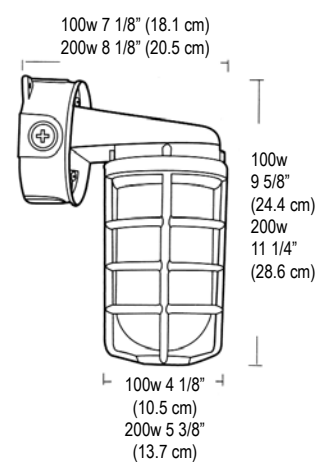

HOUSING: Cast aluminum construction

ELECTRICAL: Easy relamping with single thumb screw

APPLICATIONS: Non-hazardous locations

REFLECTOR: Optional dome or angle reflector. See options on next page.

MOUNTING: Available in pendant, ceiling, box or stanchion mount  
Fixtures come standard with 1/2" hub size with 3/4" optional.

**Angle Reflector**  
100 Watt: P/N 3944  
200 Watt: P/N 3946

Direct light down and to the side with a 30° angle reflector. Highly reflective white epoxy finish over heavy gauge aluminum base. Field installation with 4 screws.

### DIMENSIONS

**381 Pendant Mount**

**381 Ceiling Mount**

**381 Box Mount**

**381 Bracket/Box Mount**

**NOTE:**  
100W Incandescent and 13W Fluorescent are the same measurement  
200W Incandescent and 22W Fluorescent are the same measurement