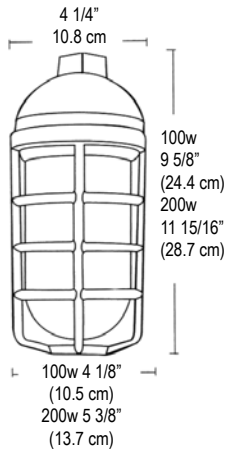

HOUSING: Cast aluminum construction

ELECTRICAL: Easy relamping with single thumb screw

APPLICATIONS: Non-hazardous locations

REFLECTOR: Optional dome or angle reflector. See options on next page.

MOUNTING: Available in pendant, ceiling, box or stanchion mount  
Fixtures come standard with 1/2" hub size with 3/4" optional.

### OPTIONS

**Standard Dome Reflector**  
100 Watt: P/N 3943  
200 Watt: P/N 3945

Direct light down with a dome reflector. Highly reflective finish over heavy gauge aluminum base. Field installation with 4 screws. Does not fit EB bracket fixtures.

**Angle Reflector**  
100 Watt: P/N 3944  
200 Watt: P/N 3946

Direct light down and to the side with a 30° angle reflector. Highly reflective white epoxy finish over heavy gauge aluminum base. Field installation with 4 screws.

### DIMENSIONS

**381 Pendant Mount**

**381 Ceiling Mount**

**381 Box Mount**

**381 Bracket/Box Mount**

**NOTE:**  
100W Incandescent and 13W Fluorescent are the same measurement  
200W Incandescent and 22W Fluorescent are the same measurement