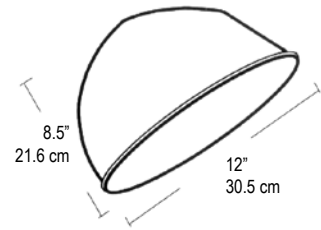

**Angle Reflector**  
100 Watt: P/N 3944  
200 Watt: P/N 3946

Direct light down and to the side with a 30° angle reflector. Highly reflective white epoxy finish over heavy gauge aluminum base. Field installation with 4 screws.