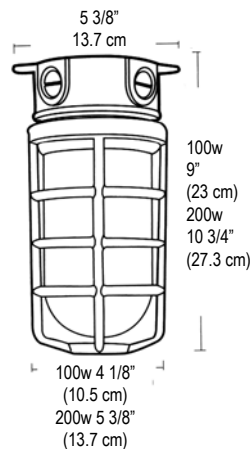

HOUSING: Cast aluminum construction

ELECTRICAL: Easy relamping with single thumb screw

APPLICATIONS: Non-hazardous locations

REFLECTOR: Optional dome or angle reflector. See options on next page.

MOUNTING: Available in pendant, ceiling, box or stanchion mount  
Fixtures come standard with 1/2" hub size with 3/4" optional.

### OPTIONS

**Standard Dome Reflector**  
100 Watt: P/N 3943  
200 Watt: P/N 3945

Direct light down with a dome reflector. Highly reflective finish over heavy gauge aluminum base. Field installation with 4 screws. Does not fit EB bracket fixtures.

**Angle Reflector**  
100 Watt: P/N 3944  
200 Watt: P/N 3946

Direct light down and to the side with a 30° angle reflector. Highly reflective white epoxy finish over heavy gauge aluminum base. Field installation with 4 screws.

### DIMENSIONS

**381 Pendant Mount**

**381 Ceiling Mount**

**381 Box Mount**

**381 Bracket/Box Mount**

**NOTE:**  
100W Incandescent and 13W Fluorescent are the same measurement  
200W Incandescent and 22W Fluorescent are the same measurement