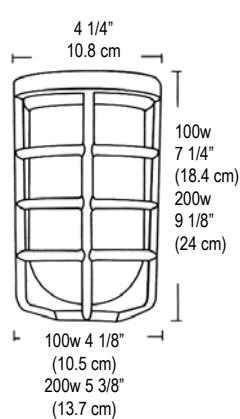

HOUSING: Cast aluminum construction

ELECTRICAL: Easy relamping with single thumb screw

APPLICATIONS: Non-hazardous locations

REFLECTOR: Optional dome or angle reflector. See options on next page.

MOUNTING: Available in pendant, ceiling, box or stanchion mount  
Fixtures come standard with 1/2" hub size with 3/4" optional.

### OPTIONS

**Standard Dome Reflector**  
100 Watt: P/N 3943  
200 Watt: P/N 3945

Direct light down with a dome reflector. Highly reflective finish over heavy gauge aluminum base. Field installation with 4 screws. Does not fit EB bracket fixtures.

**Angle Reflector**  
100 Watt: P/N 3944  
200 Watt: P/N 3946

Direct light down and to the side with a 30° angle reflector. Highly reflective white epoxy finish over heavy gauge aluminum base. Field installation with 4 screws.

### DIMENSIONS

**381 Pendant Mount**

**381 Ceiling Mount**

**381 Box Mount**

**381 Bracket/Box Mount**

**NOTE:**  
100W Incandescent and 13W Fluorescent are the same measurement  
200W Incandescent and 22W Fluorescent are the same measurement