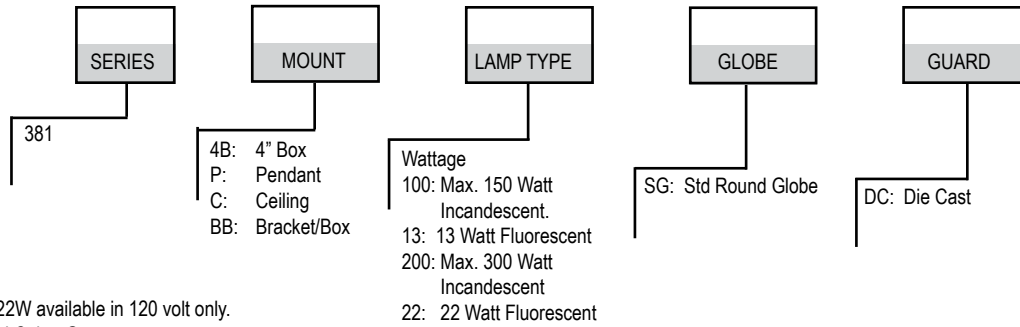

381 SERIES

VAPOR PROOF

PART NUMBERS

- ① TASK
- ② PAINTBOOTH
- ③ VAPOR DUST
- ④ VAPOR
- ⑤ WET DAMP
- ⑥ MARINE
- ⑦ EXPLOSION PROOF
- ⑧ HID
- ⑨ INSPECTION
- ⑩ PORTABLE LIGHTING
- ⑪ MOUNTING
- ⑫ PHOTOMETRY
- ⑬ LAMPS BALLASTS
- ⑭ INFO
- ⑮ CUSTOM
- ⑯ ASK THE EXPERT

NOTE:

- 13W & 22W available in 120 volt only.
- Standard Color: Gray
- Globe Options and Colors Available
  Consult factory for availability
- Colored Housing Available
  Consult factory for availability
- Lamps available, consult factory for pricing

OPTIONS

Standard Dome Reflector
100 Watt: P/N 3943
200 Watt: P/N 3945